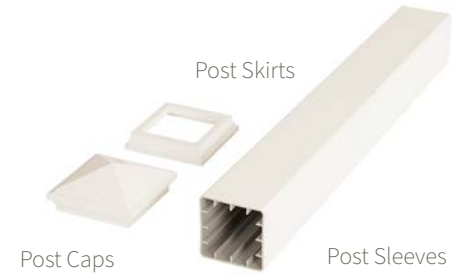

fiberon® Railing

Customize your space.