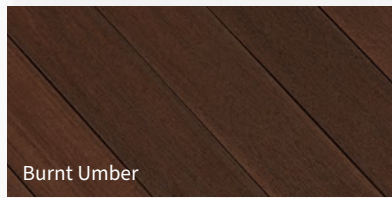

Symmetry® Collection