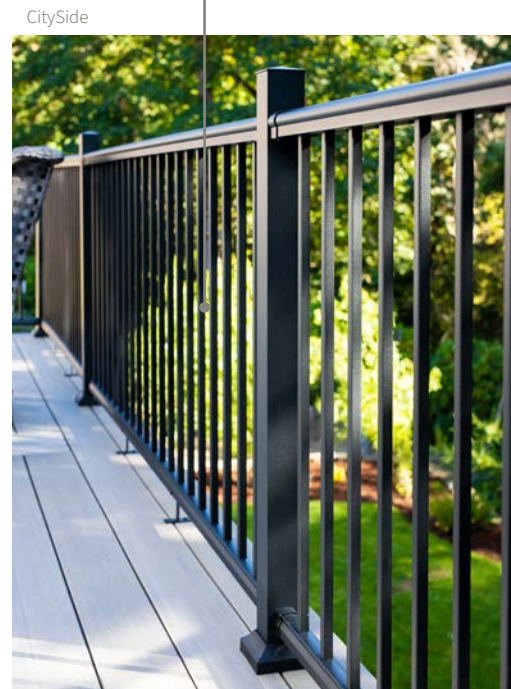

fiberon® Railing

Customize your space.