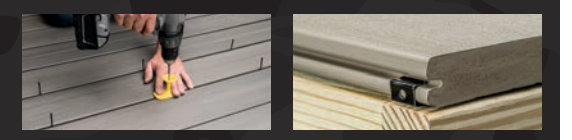

Hidden Grooved Fastener Systems

This popular choice offers versatile solutions for grooved deck boards to create a smooth, flawless surface.

Face-Fastening Systems

Our most economical option – designed for project efficiency by combining the simplicity of Fiberon square-edge boards with standard or color-matched face-fastening applications.

How They Work

Hidden clips ensure a smooth surface and more seamless transition from indoor to outdoor spaces.

Install decking in half the time with award-winning EDGE and EDGEX Clips. EDGE Clips are for 90-degree deck patterns. EDGEX Clips are for any deck pattern. They are pre-assembled, one-pass fasteners with no partial installation required.

For the Phantom universal fastener, the clip is installed into the groove. Then, a screw is driven straight down into the joist (90-degree angle).

CAMO

Fiberon and CAMO create products for the consumer who wants to install a beautiful deck and have the best experience possible. We value trusted products that are easy to use and help build a perfect deck every time. As the industry professionals' first choice, and with a first-class consumer warranty, this partnership is bound to build for a lifetime.