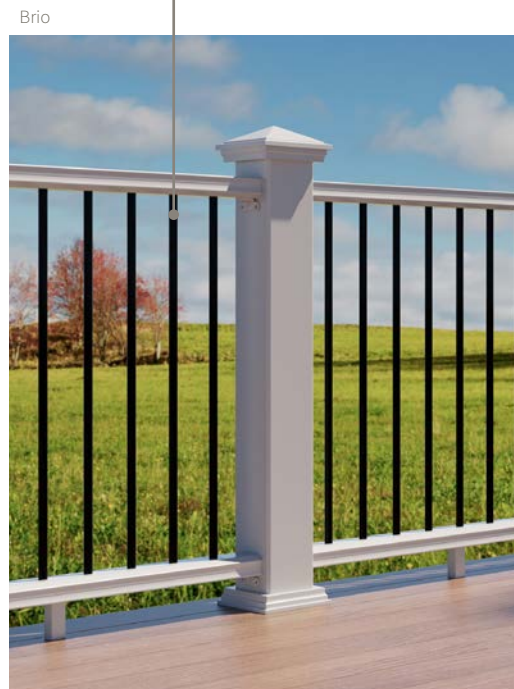

fiberon® Railing

Customize your space.