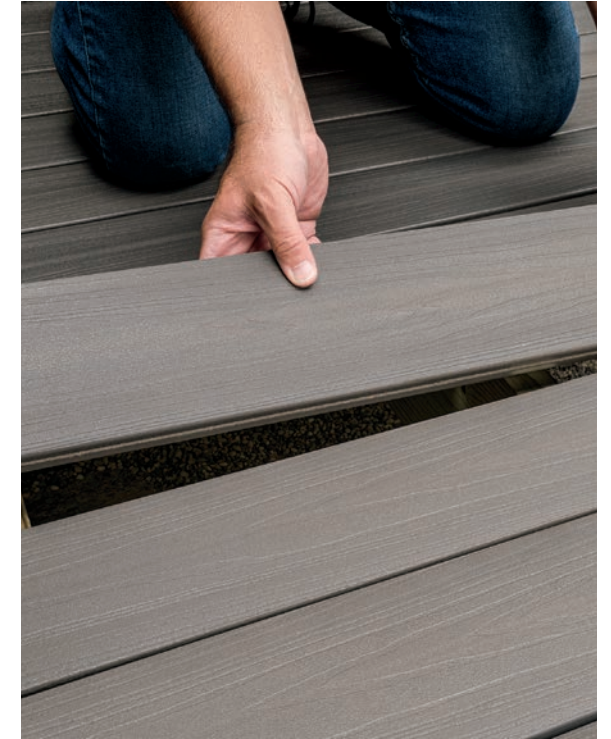

Deck Fasteners

Engineered for optimal performance and universal adaptability to any Fiberon® deck, these fasteners are designed to enhance the overall finish of your deck project while offering flexibility to suit a varied range of uses and applications.

Hidden Grooved Fastener Systems

This popular choice offers versatile solutions for grooved deck boards to create a smooth, flawless surface.

Face-Fastening Systems

Our most economical option – designed for project efficiency by combining the simplicity of Fiberon square-edge boards with standard or color-matched face-fastening applications.

How They Work

Hidden clips ensure a smooth surface and more seamless transition from indoor to outdoor spaces.

Install decking in half the time with award-winning EDGE and EDGEX Clips. EDGE Clips are for 90-degree deck patterns. EDGEX Clips are for any deck pattern. They are pre-assembled, one-pass fasteners with no partial installation required.