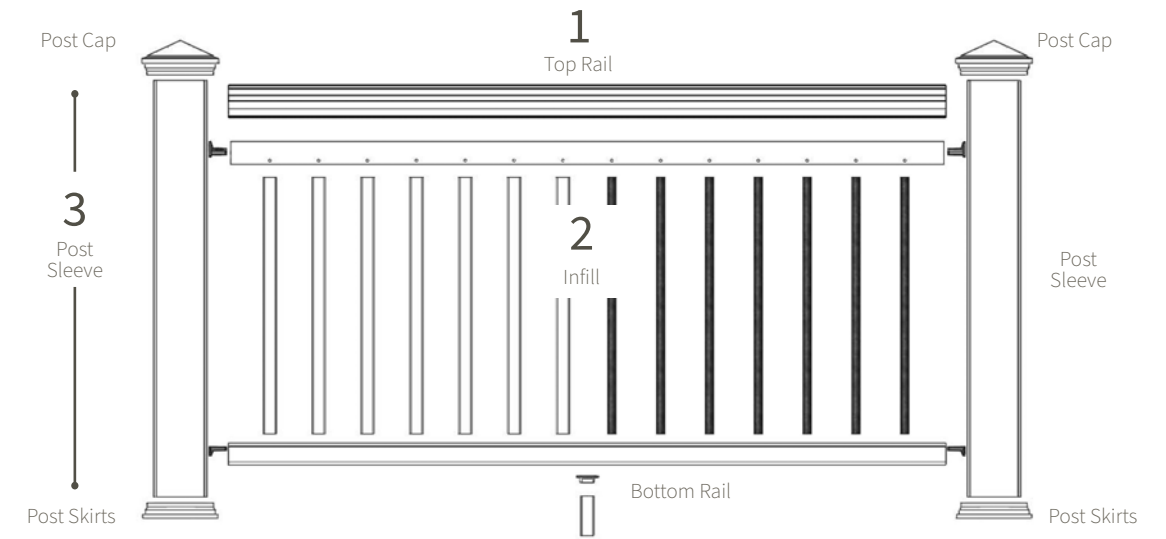

Design your railing.

Brio (Composite)

CountrySide (Composite)

CitySide (Aluminum)

1 Choose your rail style and color.

2 Choose your infill.

3 Choose your post sleeves, caps and skirts.

Post caps and skirts included.