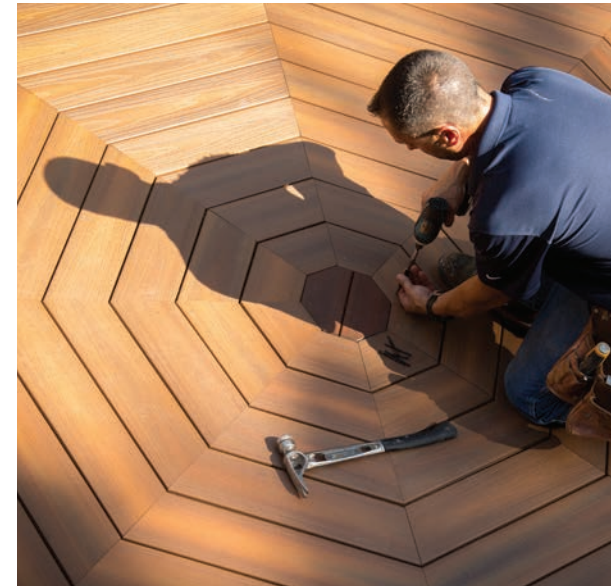

Why Fiberon | Pgs. 6 - 7