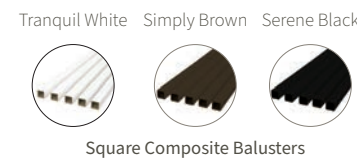

Design your railing.

Brio (Composite)

CountrySide (Composite)

CitySide (Aluminum)

1 Choose your rail style and color.

2 Choose your infill.

3 Choose your post sleeves, caps and skirts.

Post caps and skirts included.