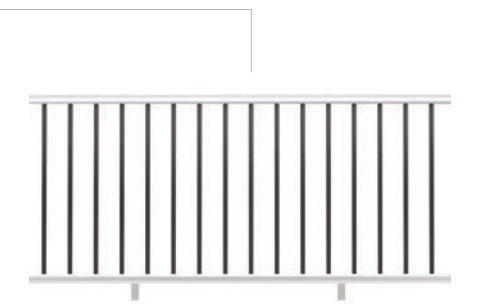

CountrySide

CitySide

Brio

25
YEAR
WARRANTY
Performance
Limited Residential

Strong is stylish.

From its understated satin finish to its clever sub-rail reinforcement, CountrySide railing is the ideal balance of beauty and strength. The sculpted top rail imparts a touch of sophistication. Three color choices and two baluster infill options create multiple designs. The smart composite construction and protective bonded cap layer were engineered for performance and longevity.