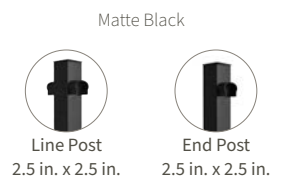

It's not an infill, but it is a valuable add-on to increase safety and mobility and ensure compliance with the Americans with Disabilities Act (ADA). Fiberon ADA-compliant handrails are offered by special order in 104-in. lengths that can be connected using available ADA joiners. Components are compatible with all composite Fiberon railing products. Choose from white or black, both featuring a gloss finish.

Design your railing.

Brio (Composite)

CountrySide (Composite)

CitySide (Aluminum)

1 Choose your rail style and color.

2 Choose your infill.

3 Choose your post sleeves, caps and skirts.

Post caps and skirts included.