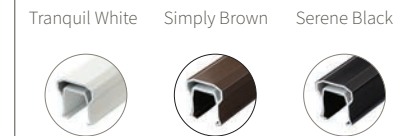

Design your railing.

Brio (Composite)

CountrySide (Composite)

CitySide (Aluminum)

1 Choose your rail style and color.

2 Choose your infill.

3 Choose your post sleeves, caps and skirts.

Post caps and skirts included.