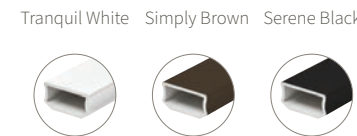

Design your railing.

Brio (Composite)

CountrySide (Composite)

CitySide (Aluminum)

1 Choose your rail style and color.

2 Choose your infill.

3 Choose your post sleeves, caps and skirts.

Post caps and skirts included.