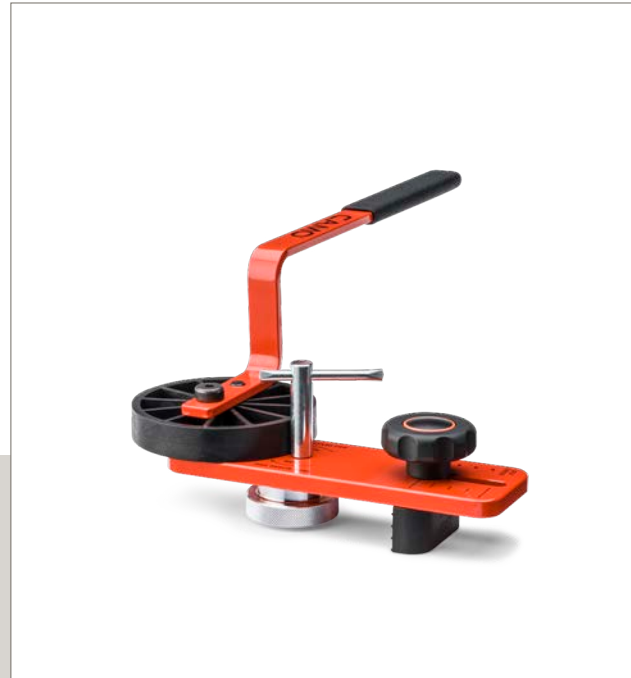

CAMO® DRIVE™

Install decking up to 5X faster with the cordless stand-up deck fastening tool that attaches to your drill.

- Installs Fiberon® EDGE® and Fiberon EDGEX® Clips.
- Stand-up tool allows you to have a faster installation than other methods that's also easier on your body.
- Tool is easy to use – adjustable handle, quick-change button to swap out included fastening guides, simple to load the bit and attach to your drill.
- Also fastens CAMO collated EDGE Deck Screws and CAMO Collated Face Screws (available through CAMO).
- Replacement T-15 Drive™ bits are available.