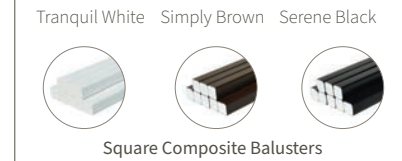

Design your railing.

Brio (Composite)

CountrySide (Composite)

CitySide (Aluminum)

1 Choose your rail style and color.

2 Choose your infill.

3 Choose your post sleeves, caps and skirts.

Post caps and skirts included.