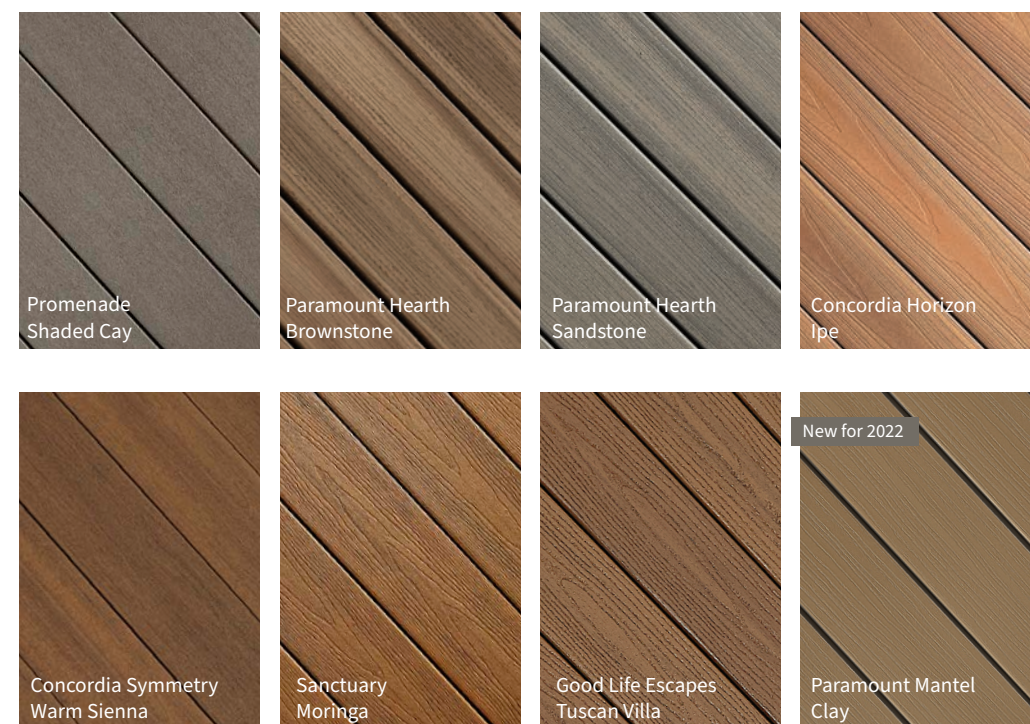

Color

Make a statement.

Picture your perfect outdoor living space. Is it a serene retreat, designed for relaxing at the end of a long day? Or is it sleek and stylish, ideal for elegant outdoor dinner parties?

The board color you select will influence the look and feel of your outdoor space, from subtle, subdued shades that blend with your surroundings to bold, modern hues that provide show-stopping contrast. Each Fiberon® decking collection comes in a variety of nature-inspired, on-trend colors featuring realistic grain patterns.

For a casual, laidback look, choose cool-toned browns like Bungalow, Sandstone and Clay. If you're looking for something more modern, consider mid-tone finishes like Natural Reef, Latte and Espresso. Classic finishes such as Sandy Pier, Weathered Cliff and Moonlit Cove provide a traditional aesthetic.

Mix and match colors within your selected decking collection to create a unique, two-toned look with depth and personality.

Golden Browns

Warm and natural, these shades complement any architecture.

Reddish Browns