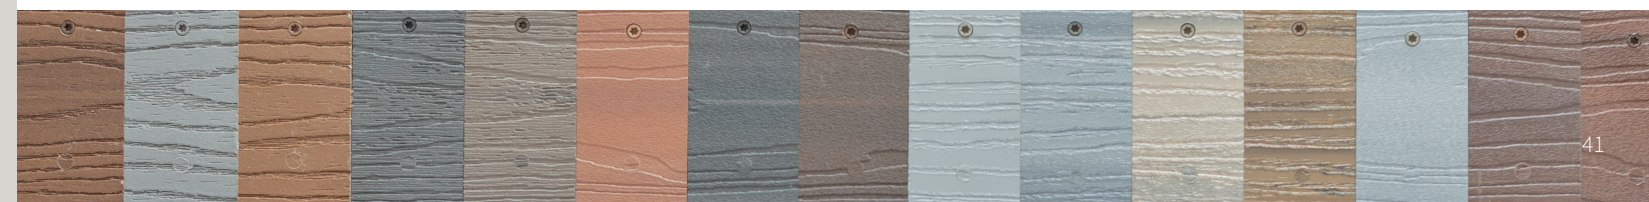

Starborn Fascia System

- Pre-drilling and countersinking Fascia Tool with patented Smart-Bit technology.
- Designed to handle expansion and contraction that can occur with deck fascia boards.
- Screws are color matched to Fiberon fascia.
- Epoxy-coated carbon steel screws (T-20 Star bit included).
- Fascia Tool bit sold separately (Part #: SCREW CTFS BIT).
- Also for use on riser boards.