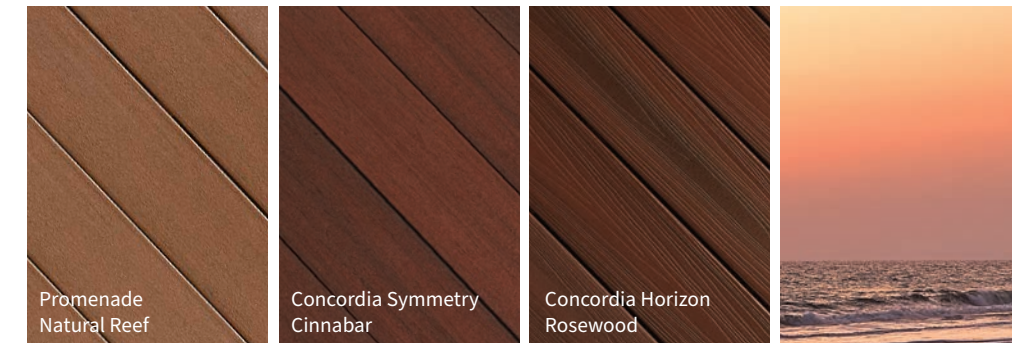

The board color you select will influence the look and feel of your outdoor space, from subtle, subdued shades that blend with your surroundings to bold, modern hues that provide show-stopping contrast. Each Fiberon® decking collection comes in a variety of nature-inspired, on-trend colors featuring realistic grain patterns.

For a casual, laidback look, choose cool-toned browns like Bungalow, Sandstone and Clay. If you're looking for something more modern, consider mid-tone finishes like Natural Reef, Latte and Espresso. Classic finishes such as Sandy Pier, Weathered Cliff and Moonlit Cove provide a traditional aesthetic.

Mix and match colors within your selected decking collection to create a unique, two-toned look with depth and personality.

Golden Browns

Warm and natural, these shades complement any architecture.

Reddish Browns

For warmth, energy and landscaping that pops, choose a reddish hue.

Grays

The perfect choice for coastal homes, gray evokes thoughts of rocky shorelines and weathered wood.

Classic Browns

Choose a classic shade of brown to add depth and drama to your space.