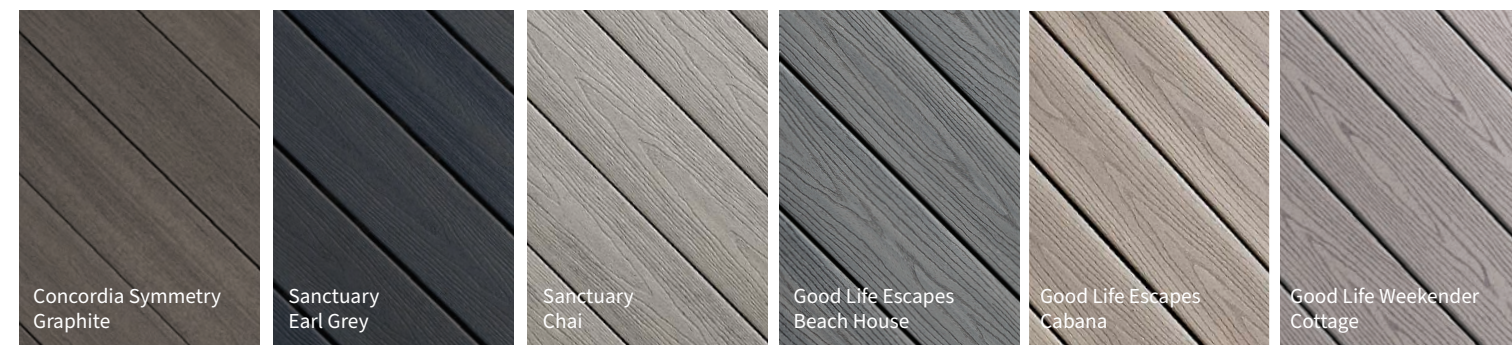

The board color you select will influence the look and feel of your outdoor space, from subtle, subdued shades that blend with your surroundings to bold, modern hues that provide show-stopping contrast. Each Fiberon® decking collection comes in a variety of nature-inspired, on-trend colors featuring realistic grain patterns.

For a casual, laidback look, choose cool-toned browns like Bungalow, Sandstone and Clay. If you're looking for something more modern, consider mid-tone finishes like Natural Reef, Latte and Espresso. Classic finishes such as Sandy Pier, Weathered Cliff and Moonlit Cove provide a traditional aesthetic.

Mix and match colors within your selected decking collection to create a unique, two-toned look with depth and personality.

Golden Browns

Warm and natural, these shades complement any architecture.

Reddish Browns

For warmth, energy and landscaping that pops, choose a reddish hue.

Grays

The perfect choice for coastal homes, gray evokes thoughts of rocky shorelines and weathered wood.

Classic Browns

Choose a classic shade of brown to add depth and drama to your space.