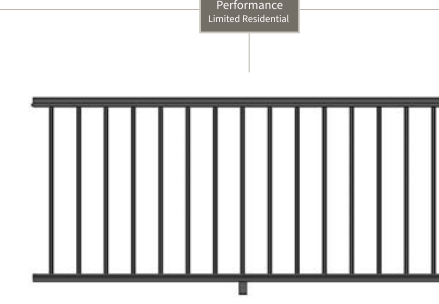

CountrySide

CitySide

Brio

25
YEAR
WARRANTY
Performance
Limited Residential

Strong is stylish.

From its understated satin finish to its clever sub-rail reinforcement, CountrySide railing is the ideal balance of beauty and strength. The sculpted top rail imparts a touch of sophistication. Three color choices and two baluster infill options create multiple designs. The smart composite construction and protective bonded cap layer were engineered for performance and longevity.