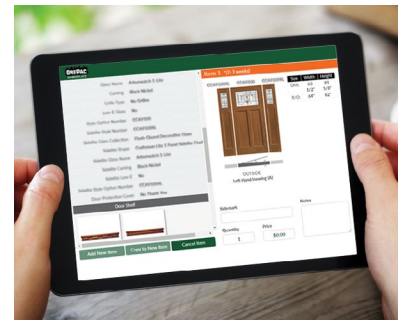

Builders
® CHOICE

ONTARIO

WOOD DOORS
IN STOCK COLLECTION

04 EXTERIOR DOOR COLLECTION

06 INTERIOR DOOR COLLECTION

12 FIRE-RATED COLLECTION

14 BARN DOOR COLLECTION

OUR HISTORY

What to Know About Builders Choice Wood Doors

Easy Online Ordering with OrePac Marketplace

At OrePac, our goal is to Make Complicated Simple™. That's why we've created an industry-leading configurator to simplify the door ordering process for our dealers. Talk to your OrePac Sales Representative to find out more about this easy and time-saving tool.