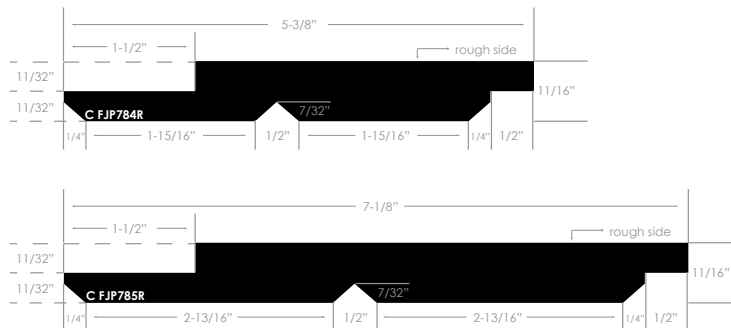

## V2E | A/BTR GRADED TO THE SMOOTH FACE

FINGER-JOINTED\*  
LENGTH: 16'

- C FJP137 1 x 6 MG
- C FJP794 1 x 8 VG

## V & CENTER V | A/BTR REVERSIBLE - STRAIGHT SIDE: RESAWN; V SIDE: SMOOTH

FINGER-JOINTED\*  
LENGTH: 16'

- C FJP784R 1 x 6 VG
- C FJP785R 1 x 8 VG