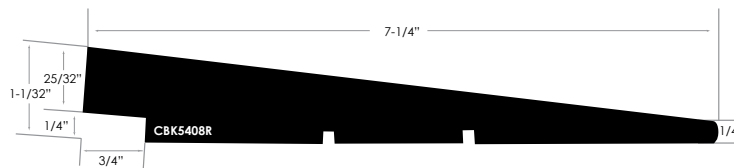

**THE NATURAL BEAUTY OF CEDAR**  
PROFILE GUIDE

**BEVEL | REVERSIBLE**

LENGTH: 3' and longer

- CBVC1206 1/2 x 6 VG
- CBVC1208 1/2 x 8 VG
- CBVC3408 3/4 x 8 VG
- CBVC3410 3/4 x 10 VG

**BEVEL | TEX FACE GRADED TO THE RESAWN FACE**

LENGTH: 3' and longer

- CBVX1206 1/2 x 6
- CBVX1208 1/2 x 8
- CBVX3408 3/4 x 8
- CBVX3410 3/4 x 10

**BEVEL | GRADED TO THE RESAWN FACE**

NOTE: Call for availability (possible 1-2 week lead time)

- ◆ ○ CBVK606 11/16 x 6 STK
- ◆ ○ CBVK608 11/16 x 8 STK
- ◆ ○ CBVK3410 3/4 x 10 STK

**BEVEL | RABBETED GRADED TO THE RESAWN FACE**

- CBK5408R 5/4 x 8 STK

**CHANNEL | GRADED TO THE RESAWN FACE**

- CCHK106 1 x 6 STK
- ◆ ○ CCHK108K 1 x 8 STK
- CCHK110K 1 x 10 STK

**CHANNEL | COVE GRADED TO THE RESAWN FACE**