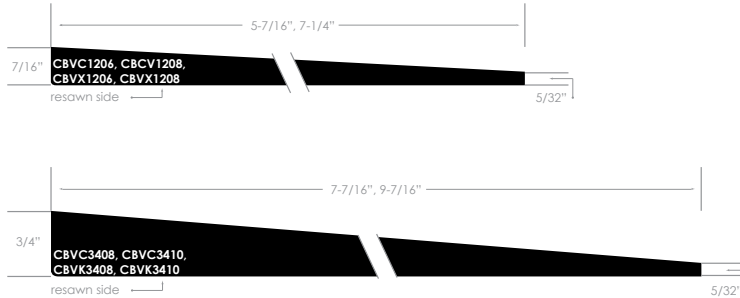

**THE NATURAL BEAUTY OF CEDAR**  
PROFILE GUIDE

**BEVEL | REVERSIBLE**

LENGTH: 3' and longer

- CBVC1206 1/2 x 6 VG
- CBVC1208 1/2 x 8 VG
- CBVC3408 3/4 x 8 VG
- CBVC3410 3/4 x 10 VG

**BEVEL | TEX FACE GRADED TO THE RESAWN FACE**

LENGTH: 3' and longer

- CBVX1206 1/2 x 6
- CBVX1208 1/2 x 8
- CBVX3408 3/4 x 8
- CBVX3410 3/4 x 10

**BEVEL | GRADED TO THE RESAWN FACE**

NOTE: Call for availability (possible 1-2 week lead time)

- ◆ ○ CBVK606 11/16 x 6 STK
- ◆ ○ CBVK608 11/16 x 8 STK
- ◆ ○ CBVK3410 3/4 x 10 STK