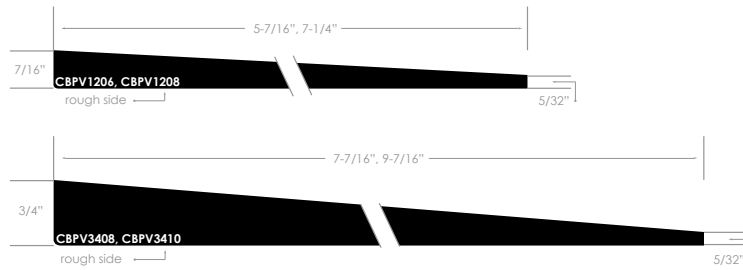

BEVEL REVERSIBLE

FINGER-JOINTED*
LENGTH: 16'

- CBPV1206 1/2 x 6 VG
- CBPV1208 1/2 x 8 VG
- CBPV3408 3/4 x 8 VG
- CBPV3410 3/4 x 10 VG