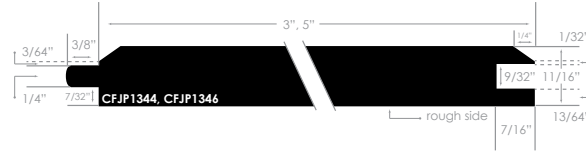

FINGER-JOINED*
LENGTH: 16'

- C FJP1344 1 x 4 MG
- C FJP1346 1 x 6 MG

RAIL CAP | A/BTR

FINGER-JOINED*
LENGTH: 20'

- C FJP206RC 2 x 6
- C FJP208RC 2 x 8