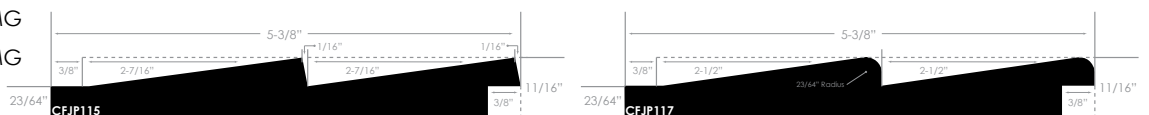

## V & CENTER V | A/BTR REVERSIBLE - STRAIGHT SIDE: RESAWN; V SIDE: SMOOTH

FINGER-JOINTED\*  
LENGTH: 16'

- C FJP784R 1 x 6 VG
- C FJP785R 1 x 8 VG

## DOUBLE | A/BTR GRADED TO THE SMOOTH FACE

FINGER-JOINTED\*  
LENGTH: 16'

- C FJP115 1 x 6 MG
- C FJP117 1 x 6 MG

**T&G V2E | A/BTR**

FINGER-JOINED\*  
LENGTH: 20'

- C FJP104FL 1 x 4 VG

FINGER-JOINED\*  
LENGTH: 16'