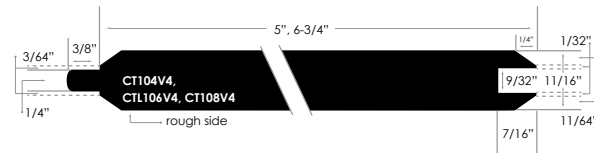

**THE NATURAL BEAUTY OF CEDAR**  
PROFILE GUIDE

**BEVEL | REVERSIBLE**

LENGTH: 3' and longer

- CBVC1206 1/2 x 6 VG
- CBVC1208 1/2 x 8 VG
- CBVC3408 3/4 x 8 VG
- CBVC3410 3/4 x 10 VG

**BEVEL | TEX FACE GRADED TO THE RESAWN FACE**

**T&G V4E TK**

NOTE: Call for availability (possible 1-2 week lead time)

- ◆ CT104V4 1 x 4 STK
- ◆ ○ CTL106V4 1 x 6 STK
- CT108V4 1 x 8 STK

Image provided by WRCLA.

**S1S2E | KD | KNOTTY CEDAR**