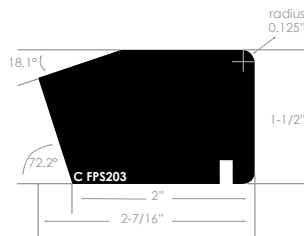

**THE NATURAL BEAUTY OF CEDAR**  
PROFILE GUIDE

**BEVEL | REVERSIBLE**

LENGTH: 3' and longer

- CBVC1206 1/2 x 6 VG
- CBVC1208 1/2 x 8 VG
- CBVC3408 3/4 x 8 VG
- CBVC3410 3/4 x 10 VG

**BEVEL | TEX FACE GRADED TO THE RESAWN FACE**

FINGER-JOINED\*  
LENGTH: 20'

- C FPS203 2 x 3

**WATERTABLE | A/BTR**

FINGER-JOINED\*  
LENGTH: 20'

- C FJP1031 2 x 4

**S1S2E | A/BTR**

FINGER-JOINED\*  
LENGTH: 20'

- C FP102 1 x 2 CLR
- C FP103 1 x 3 CLR
- C FP104 1 x 4 CLR
- C FP106 1 x 6 CLR
- C FP108 1 x 8 CLR
- C FP110 1 x 10 CLR
- C FP5403 5/4 x 3 CLR
- C FP5404 5/4 x 4 CLR
- C FP5406 5/4 x 6 CLR
- C FP5408 5/4 x 8 CLR
- C FP5410 5/4 x 10 CLR
- C FP5412 5/4 x 12 CLR
- C FP204 2 x 4 CLR
- C FP206 2 x 6 CLR
- C FP208 2 x 8 CLR
- C FP210 2 x 10 CLR
- C FP212 2 x 12 CLR