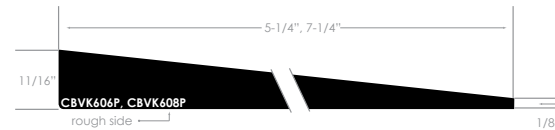

BEVEL GRADED TO THE RESAWN FACE

SOLID

- CBVK606P 11/16 x 6 STK
- CBVK608P 11/16 x 8 STK