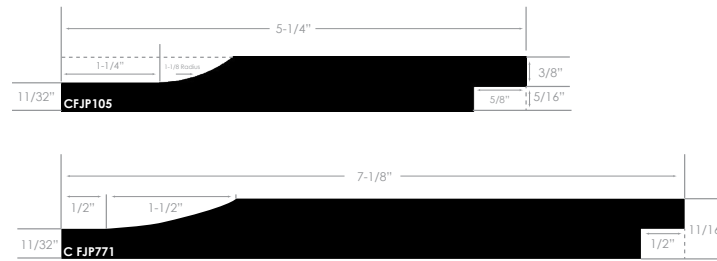

COVE | A/BTR GRADED TO THE SMOOTH FACE

FINGER-JOINTED*
LENGTH: 16'

- C FJP105 1 x 6 MG
- C FJP771 1 x 8 VG