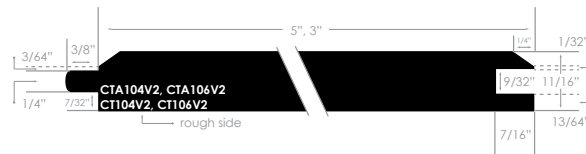

T&G V2E TK

- CT104V2 1 x 4 STK
- CT106V2 1 x 6 STK