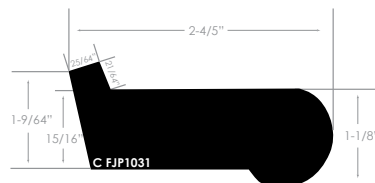

**THE NATURAL BEAUTY OF CEDAR**  
PROFILE GUIDE

**BEVEL | REVERSIBLE**

LENGTH: 3' and longer

- CBVC1206 1/2 x 6 VG
- CBVC1208 1/2 x 8 VG
- CBVC3408 3/4 x 8 VG
- CBVC3410 3/4 x 10 VG

**BEVEL | TEX FACE GRADED TO THE RESAWN FACE**

FINGER-JOINED\*  
LENGTH: 20'

- C FPS203 2 x 3

**WATERTABLE | A/BTR**

FINGER-JOINED\*  
LENGTH: 20'

- C FJP1031 2 x 4

**S1S2E | A/BTR**

FINGER-JOINED\*  
LENGTH: 20'

- C FP102 1 x 2 CLR
- C FP103 1 x 3 CLR
- C FP104 1 x 4 CLR
- C FP106 1 x 6 CLR
- C FP108 1 x 8 CLR
- C FP110 1 x 10 CLR
- C FP5403 5/4 x 3 CLR
- C FP5404 5/4 x 4 CLR
- C FP5406 5/4 x 6 CLR
- C FP5408 5/4 x 8 CLR
- C FP5410 5/4 x 10 CLR
- C FP5412 5/4 x 12 CLR
- C FP204 2 x 4 CLR
- C FP206 2 x 6 CLR
- C FP208 2 x 8 CLR
- C FP210 2 x 10 CLR
- C FP212 2 x 12 CLR