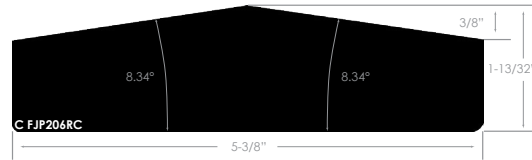

T&G V2E | A/BTR

FINGER-JOINED*
LENGTH: 20'

- C FJP104FL 1 x 4 VG

FINGER-JOINED*
LENGTH: 16'

- C FJP1344 1 x 4 MG
- C FJP1346 1 x 6 MG

RAIL CAP | A/BTR

FINGER-JOINED*
LENGTH: 20'

- C FJP206RC 2 x 6
- C FJP208RC 2 x 8

90° CORNER | A/BTR

FINGER-JOINED*
LENGTH: 20'

- C M352FJ 2 x 4

WINDOW SILL | A/BTR

FINGER-JOINED*
LENGTH: 20'

- C FPS203 2 x 3

WATERTABLE | A/BTR

FINGER-JOINED*
LENGTH: 20'

- C FJP1031 2 x 4

S1S2E | A/BTR

FINGER-JOINED*
LENGTH: 20'

- C FP102 1 x 2 CLR
- C FP103 1 x 3 CLR
- C FP104 1 x 4 CLR
- C FP106 1 x 6 CLR
- C FP108 1 x 8 CLR
- C FP110 1 x 10 CLR
- C FP5403 5/4 x 3 CLR
- C FP5404 5/4 x 4 CLR
- C FP5406 5/4 x 6 CLR
- C FP5408 5/4 x 8 CLR
- C FP5410 5/4 x 10 CLR
- C FP5412 5/4 x 12 CLR
- C FP204 2 x 4 CLR
- C FP206 2 x 6 CLR
- C FP208 2 x 8 CLR
- C FP210 2 x 10 CLR
- C FP212 2 x 12 CLR

S4S | A/BTR

FINGER-JOINED*
LENGTH: 20'

- C FP202 2 x 2 CLR

*NOTE: FJ Primed products are a mix of Alaskan Yellow, Redwood and Western Red Cedar