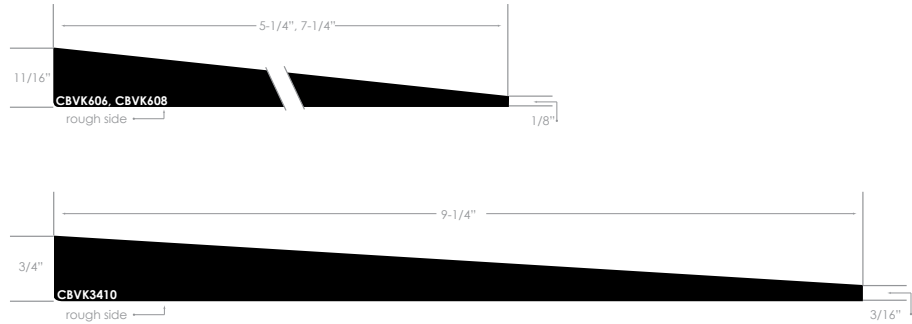

**THE NATURAL BEAUTY OF CEDAR**  
PROFILE GUIDE

**BEVEL | REVERSIBLE**

LENGTH: 3' and longer

- CBVC1206 1/2 x 6 VG
- CBVC1208 1/2 x 8 VG
- CBVC3408 3/4 x 8 VG
- CBVC3410 3/4 x 10 VG

**BEVEL | TEX FACE GRADED TO THE RESAWN FACE**

LENGTH: 3' and longer

- CBVX1206 1/2 x 6
- CBVX1208 1/2 x 8
- CBVX3408 3/4 x 8
- CBVX3410 3/4 x 10

**BEVEL | GRADED TO THE RESAWN FACE**

NOTE: Call for availability (possible 1-2 week lead time)

- ◆ ○ CBVK606 11/16 x 6 STK
- ◆ ○ CBVK608 11/16 x 8 STK
- ◆ ○ CBVK3410 3/4 x 10 STK

**BEVEL | RABBETED GRADED TO THE RESAWN FACE**

- CBK5408R 5/4 x 8 STK

**CHANNEL | GRADED TO THE RESAWN FACE**

- CCHK106 1 x 6 STK
- ◆ ○ CCHK108K 1 x 8 STK
- CCHK110K 1 x 10 STK

**CHANNEL | COVE GRADED TO THE RESAWN FACE**