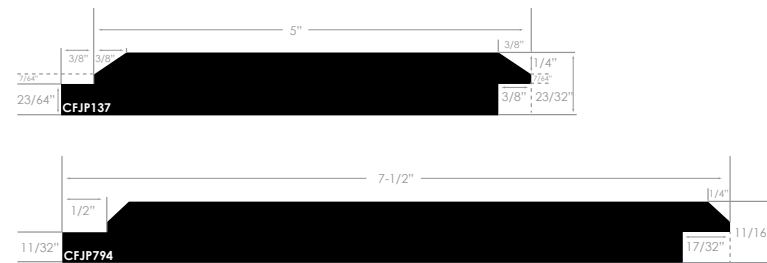

## COVE | A/BTR GRADED TO THE SMOOTH FACE

FINGER-JOINTED\*  
LENGTH: 16'

- C FJP105 1 x 6 MG
- C FJP771 1 x 8 VG

## V & CENTER V | A/BTR REVERSIBLE - STRAIGHT SIDE: RESAWN; V SIDE: SMOOTH

FINGER-JOINTED\*  
LENGTH: 16'

- C FJP784R 1 x 6 VG
- C FJP785R 1 x 8 VG