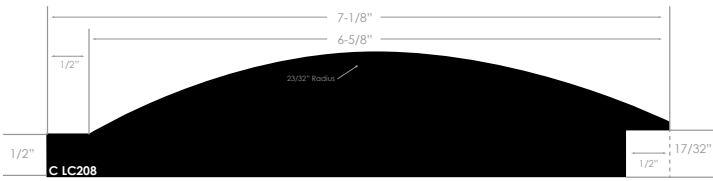

LOG CABIN | KD | WESTERN INCENSE

- C LC208 2 x 8 STK